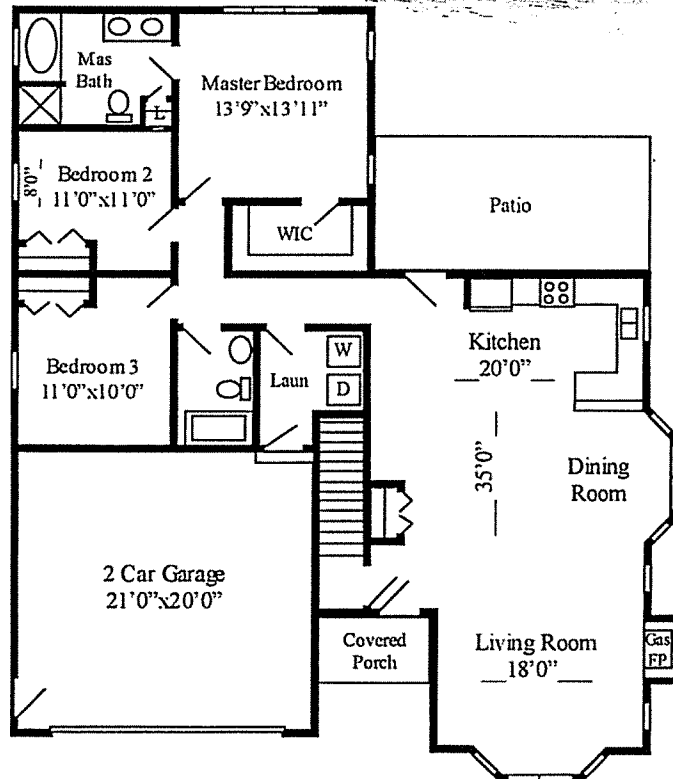

julie&co.

REALTY LLC.

o: 518.350.7653 | www.JulieCoRealty.com

Cicero Home Builders

Cara C.  Carley
LICENSED REAL ESTATE SALES PERSON

c: 518.424.4284 | e: Cara@JulieCoRealty.com

THE DENNIS - 3 BR / 2 BA, 1,660 SF